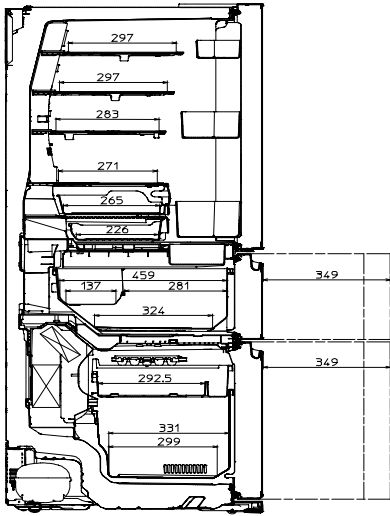

Unit : mm

MR-LX442EX-A

	R (Left)	R (Right)	V	F
Height	866	866	301.5	554
Width	345.5	345.5	699	699

PLUG CORD LENGTH

INSTALLATION SPACE