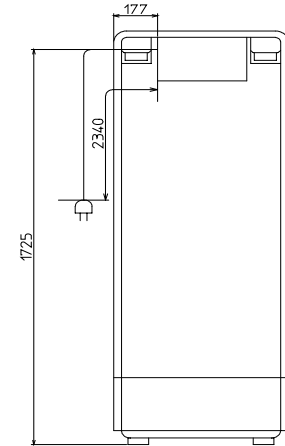

Unit : mm

MR-LX442EX-A

	R (Left)	R (Right)	V	F
Height	866	866	301.5	554
Width	345.5	345.5	699	699

PLUG CORD LENGTH

INSTALLATION SPACE