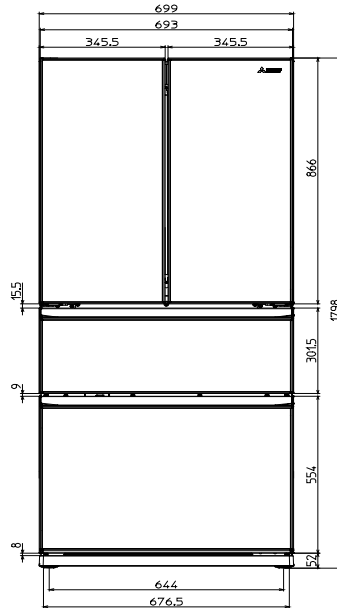

Unit : mm

MR-LX442EX-A

	R (Left)	R (Right)	V	F
Height	866	866	301.5	554
Width	345.5	345.5	699	699

PLUG CORD LENGTH

INSTALLATION SPACE