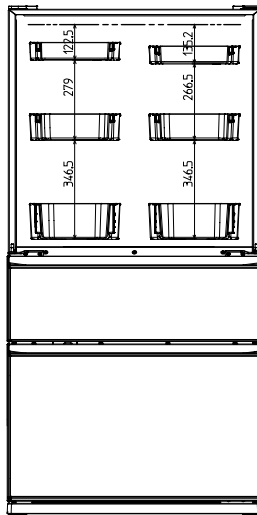

Unit : mm

MR-LX442EX-A

	R (Left)	R (Right)	V	F
Height	866	866	301.5	554
Width	345.5	345.5	699	699

PLUG CORD LENGTH

INSTALLATION SPACE