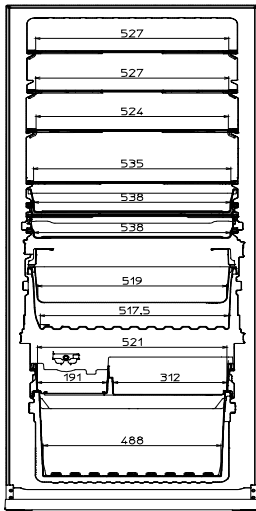

Unit : mm

MR-LX442EX-A

	R (Left)	R (Right)	V	F
Height	866	866	301.5	554
Width	345.5	345.5	699	699

PLUG CORD LENGTH

INSTALLATION SPACE