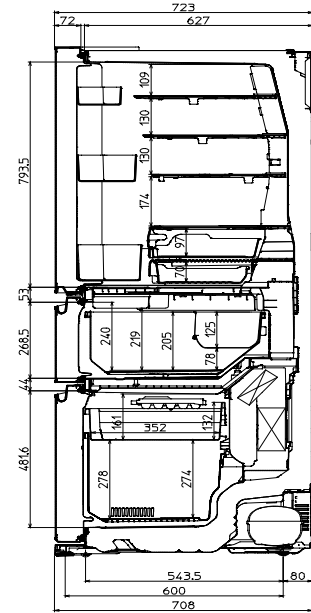

Unit : mm

MR-LX442EX-A

	R (Left)	R (Right)	V	F
Height	866	866	301.5	554
Width	345.5	345.5	699	699

PLUG CORD LENGTH

INSTALLATION SPACE