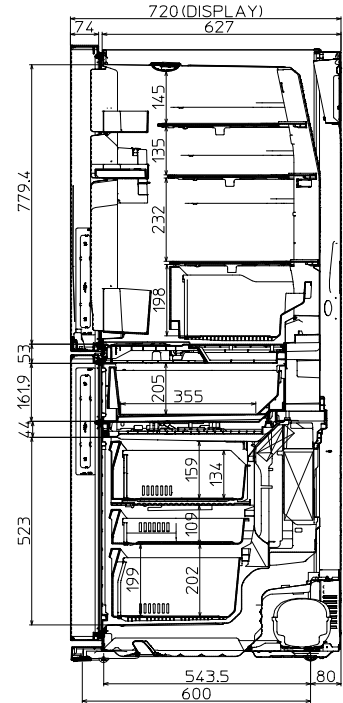

Unit : mm

MR-HS421EX-A

DOOR EXTERNAL DIMENSION

	Refrigerator	Freezer
Height	853	797
Width	699	699

DISTANCE BETWEEN PRODUCT AND WALL WHEN DOOR IS OPEN 90 DEGREE WHEN INSTALLED NEXT TO A WALL.