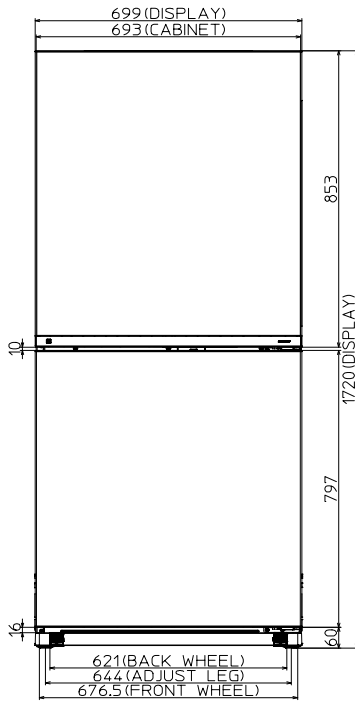

Unit : mm

MR-HS421EX-A

DOOR EXTERNAL DIMENSION

	Refrigerator	Freezer
Height	853	797
Width	699	699

DISTANCE BETWEEN PRODUCT AND WALL WHEN DOOR IS OPEN 90 DEGREE WHEN INSTALLED NEXT TO A WALL.