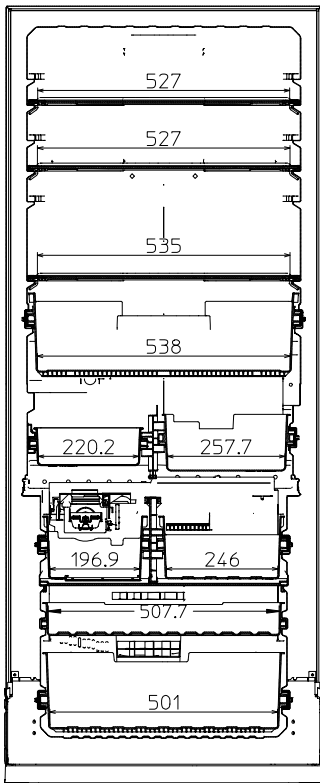

Unit : mm

MR-HS421EX-A

DOOR EXTERNAL DIMENSION

	Refrigerator	Freezer
Height	853	797
Width	699	699

DISTANCE BETWEEN PRODUCT AND WALL WHEN DOOR IS OPEN 90 DEGREE WHEN INSTALLED NEXT TO A WALL.