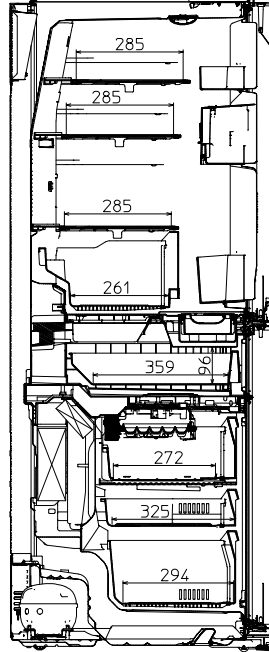

Unit : mm

MR-HS421EX-A

DOOR EXTERNAL DIMENSION

	Refrigerator	Freezer
Height	853	797
Width	699	699

DISTANCE BETWEEN PRODUCT AND WALL WHEN DOOR IS OPEN 90 DEGREE WHEN INSTALLED NEXT TO A WALL.