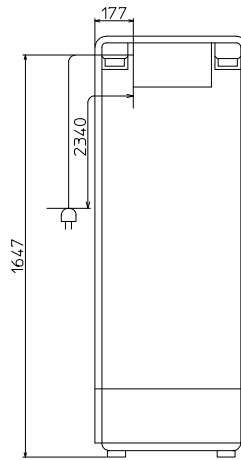

Unit : mm

MR-HS421EX-A

DOOR EXTERNAL DIMENSION

	Refrigerator	Freezer
Height	853	797
Width	699	699

DISTANCE BETWEEN PRODUCT AND WALL WHEN DOOR IS OPEN 90 DEGREE WHEN INSTALLED NEXT TO A WALL.