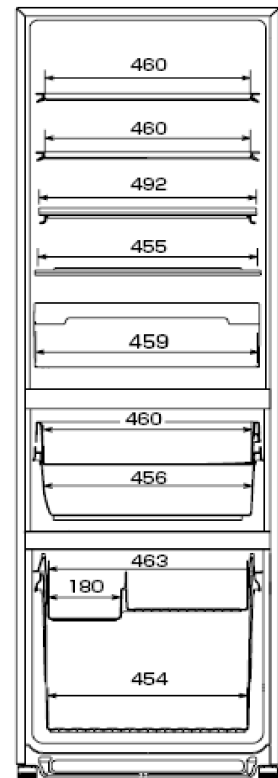

# OUTLINES AND DIMENSIONS

Unit : mm

MR-C405C-A, MR-C405C-A1 , MR-C405CL-A , MR-C405CL-A1

REQUIRED SPACE FOR INSTALLATION