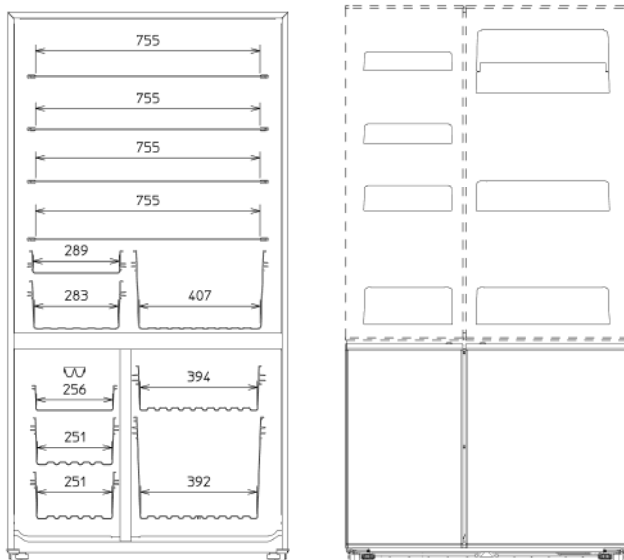

2

OUTLINES AND DIMENSIONS

MR-LA635ER-A

plug cord length

required space for installation

DOOR DIMENSION				
	RL	RR	FL	FR
Height	1093	1093	672	672
Width	396	546	396	546

RL : Refrigerator compartment (Left)
 RR : Refrigerator compartment (Right)
 FL : Freezer compartment (Left)
 FR : Freezer compartment (Right)