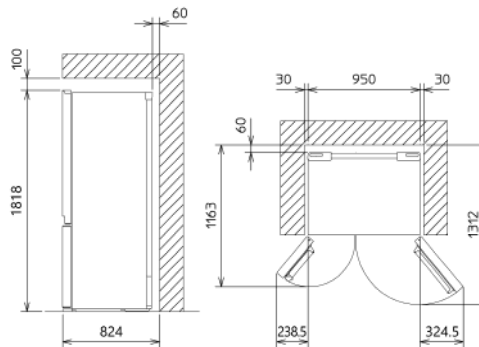

2

OUTLINES AND DIMENSIONS

MR-LA635ER-A

plug cord length

required space for installation

DOOR DIMENSION				
	RL	RR	FL	FR
Height	1093	1093	672	672
Width	396	546	396	546

RL : Refrigerator compartment (Left)
 RR : Refrigerator compartment (Right)
 FL : Freezer compartment (Left)
 FR : Freezer compartment (Right)