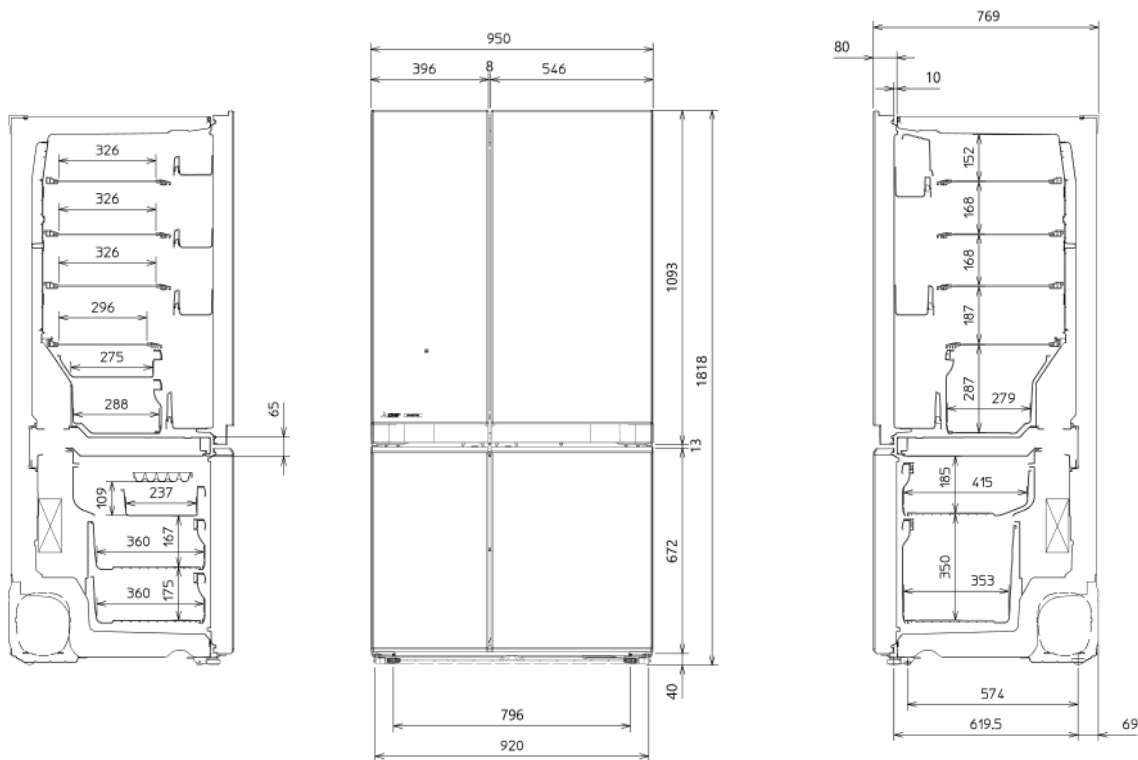

2

OUTLINES AND DIMENSIONS

MR-LA635ER-A

plug cord length

required space for installation

DOOR DIMENSION				
	RL	RR	FL	FR
Height	1093	1093	672	672
Width	396	546	396	546

RL : Refrigerator compartment (Left)
 RR : Refrigerator compartment (Right)
 FL : Freezer compartment (Left)
 FR : Freezer compartment (Right)