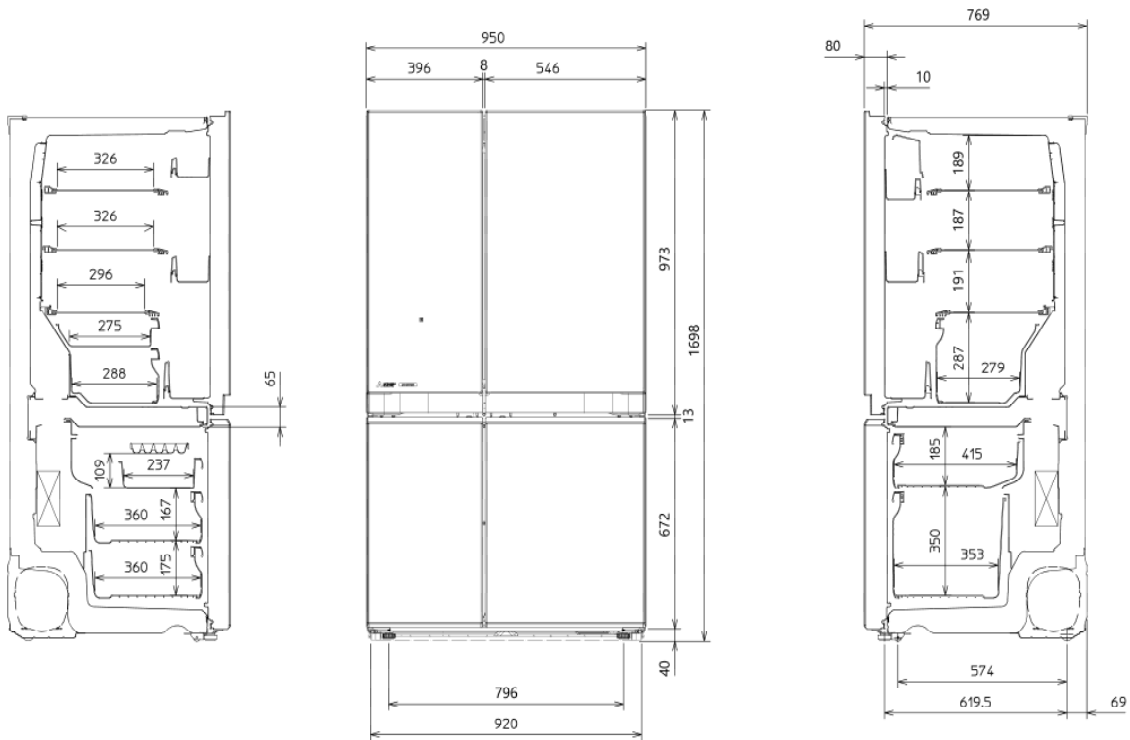

2

OUTLINES AND DIMENSIONS

MR-LA580ER-A

plug cord length

required space for installation

| DOOR DIMENSION | | | | |
|----------------|-----|-----|-----|-----|
| | RL | RR | FL | FR |
| Height | 973 | 973 | 672 | 672 |
| Width | 396 | 546 | 396 | 546 |

RL : Refrigerator compartment (Left)
 RR : Refrigerator compartment (Right)
 FL : Freezer compartment (Left)
 FR : Freezer compartment (Right)