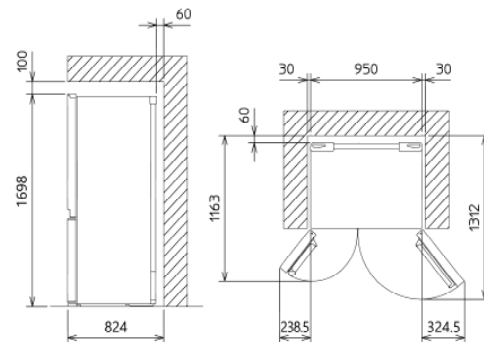

2

OUTLINES AND DIMENSIONS

MR-LA580ER-A

plug cord length

required space for installation

| DOOR DIMENSION | | | | |
|----------------|-----|-----|-----|-----|
| | RL | RR | FL | FR |
| Height | 973 | 973 | 672 | 672 |
| Width | 396 | 546 | 396 | 546 |

RL : Refrigerator compartment (Left)
 RR : Refrigerator compartment (Right)
 FL : Freezer compartment (Left)
 FR : Freezer compartment (Right)