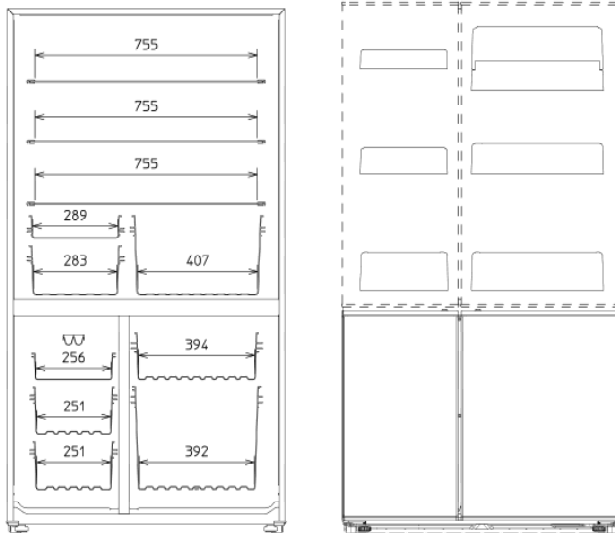

2

OUTLINES AND DIMENSIONS

MR-LA580ER-A

plug cord length

required space for installation

| DOOR DIMENSION | | | | |
|----------------|-----|-----|-----|-----|
| | RL | RR | FL | FR |
| Height | 973 | 973 | 672 | 672 |
| Width | 396 | 546 | 396 | 546 |

RL : Refrigerator compartment (Left)
 RR : Refrigerator compartment (Right)
 FL : Freezer compartment (Left)
 FR : Freezer compartment (Right)