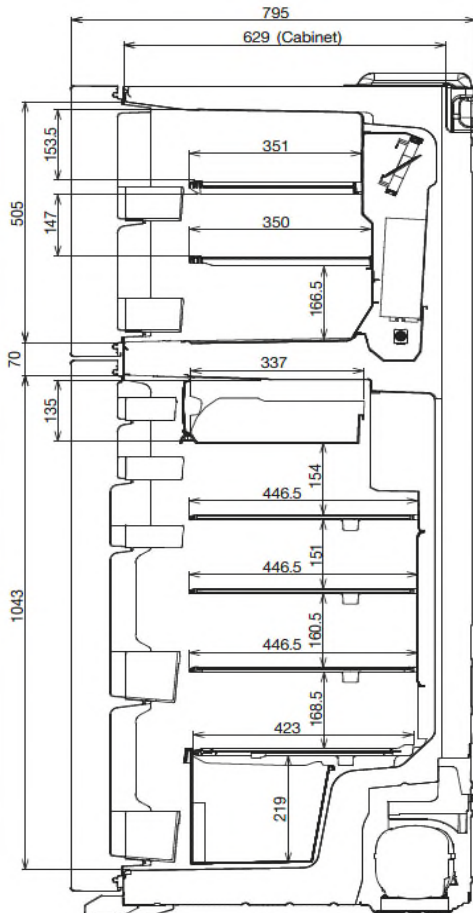

OUTLINES AND DIMENSIONS

Unit : mm

MR-505ER-A

PLUG CORD LENGTH

REQUIRED SPACE FOR INSTALLATION