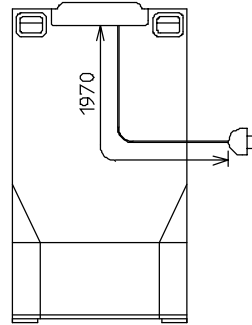

OUTLINES AND DIMENSIONS

Unit : mm

MR-505ER-A

PLUG CORD LENGTH

REQUIRED SPACE FOR INSTALLATION