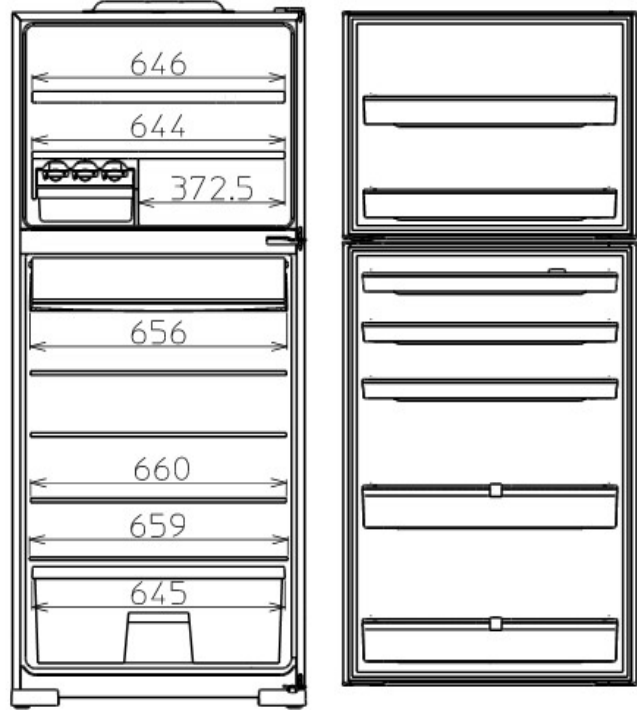

OUTLINES AND DIMENSIONS

Unit : mm

MR-505ER-A

PLUG CORD LENGTH

REQUIRED SPACE FOR INSTALLATION