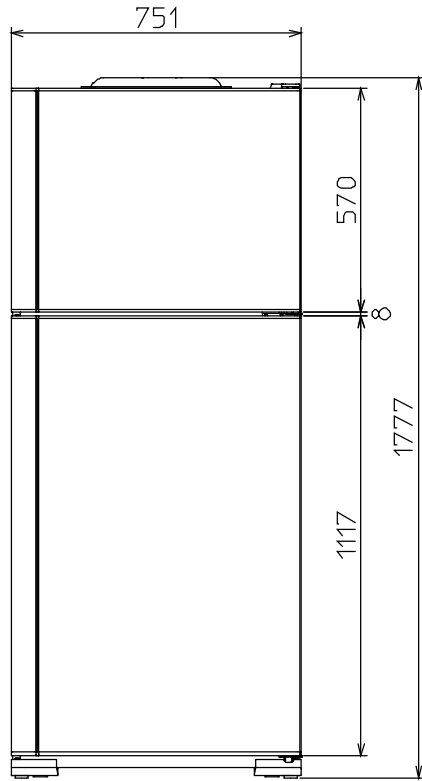

OUTLINES AND DIMENSIONS

Unit : mm

MR-505ER-A

PLUG CORD LENGTH

REQUIRED SPACE FOR INSTALLATION