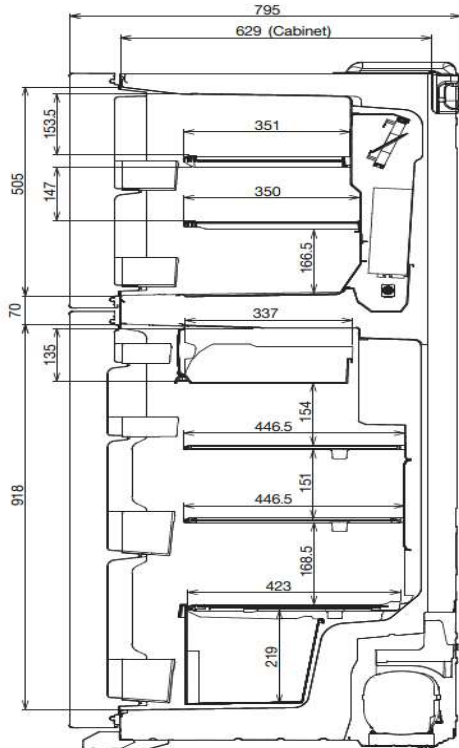

2

**OUTLINES AND DIMENSIONS**

Unit : mm

MR-458ER-A

PLUG CORD LENGTH

REQUIRED SPACE FOR INSTALLATION