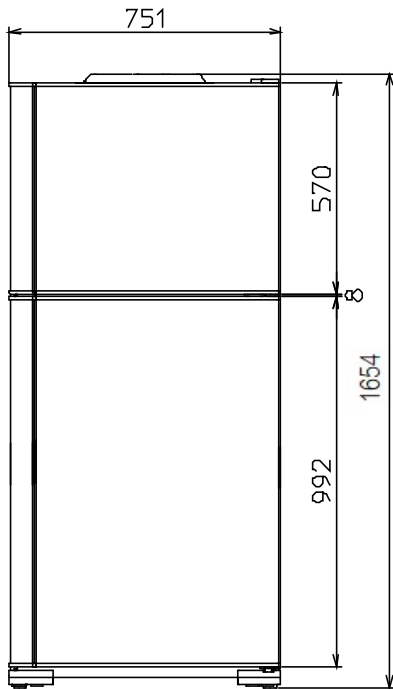

2

**OUTLINES AND DIMENSIONS**

Unit : mm

MR-458ER-A

PLUG CORD LENGTH

REQUIRED SPACE FOR INSTALLATION