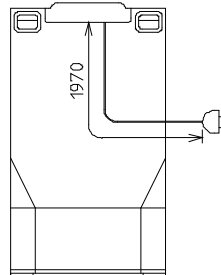

2

**OUTLINES AND DIMENSIONS**

Unit : mm

MR-458ER-A

PLUG CORD LENGTH

REQUIRED SPACE FOR INSTALLATION