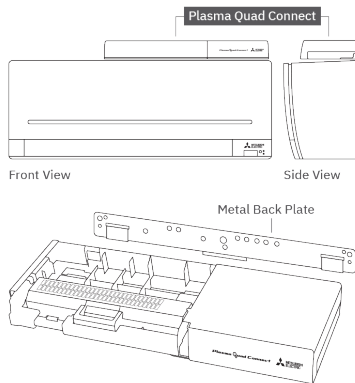

Plasma Quad Connect

Plasma Quad Connect								
Indoor Unit	Plasma Quad Connect Model	Dimensions W x D x H (mm)	Weight kg	Fitment Required	Power Consumption	M Series	Mr Slim	City Multi
Wall Mount	 MAC-100FT-E	499.5 x 168 x 56	1.6	Back plate included as standard	4W	MSZ-EF MSZ-AP MSZ-GN	PKA-M	PKFY-P PKFY-WL
Ducted	 MAC-100FT-E	499.5 x 168 x 56	1.6	Metal fitment PAC-HA11PAR Rear intake PAC-HA21PAU Bottom intake	4W	-	SEZ	PEFY-P/WP VMS1 PEFY-P/WP VMX
				Metal fitment PAC-HA31PAR Rear intake PAC-HA31PAU Rear intake			PEAD*4	PEFY-P/WP VMA*4
Cassette	 PAC-SK-51FT-E	840 x 840 x 134	8.7	Multi-function casement, with knock-out holes for fresh air ducting - included as standard Incorporates 1 x Plasma Quad Connect device	4W	-	PLA	PLFY-P/WL (VEM)

Wall Mounted Unit Installation

The Plasma Quad Connect mounts onto a metal back plate above the unit.

Ducted Unit Installation

The Plasma Quad Connect slides into a metal fitment, which is screwed onto the back of the ducted unit.