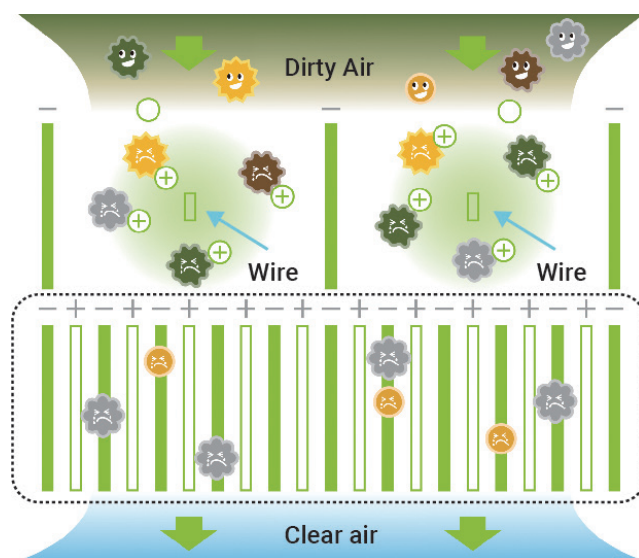

Plasma Quad Connect helps improve indoor air quality, which is not only good for a healthier environment but can provide peace of mind and reassurance for the home, school or office.

How it works

An Air Cleaning system that uses powerful plasma to filter out even microscopic particles. It works by positively charging particles in stage one which then attracts the positively charged particles to the negatively attractive field around the filter element, helping to clean and purify the air in your home or office.

Stage One

Produces plasma to:

- Inhibit viruses and bacteria
- Break down allergens and mould
- Electrically (+) charge dust and microscopic particles PM2.5

Stage Two

Creates a strong electrical (-) field to:

- Absorb dust and microscopic particles PM2.5