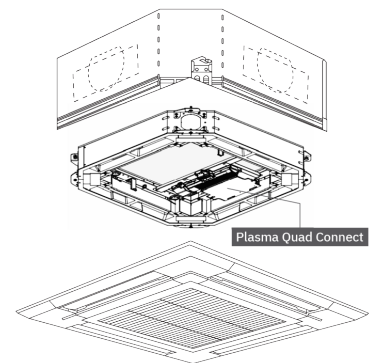

Plasma Quad Connect

Plasma Quad Connect								
Indoor Unit	Plasma Quad Connect Model	Dimensions W x D x H (mm)	Weight kg	Fitment Required	Power Consumption	M Series	Mr Slim	City Multi
Wall Mount	 MAC-100FT-E	499.5 x 168 x 56	1.6	Back plate included as standard	4W	MSZ-EF MSZ-AP MSZ-GN	PKA-M	PKFY-P PKFY-WL
Ducted	 MAC-100FT-E	499.5 x 168 x 56	1.6	Metal fitment PAC-HA11PAR Rear intake PAC-HA21PAU Bottom intake	4W	-	SEZ	PEFY-P/WP VMS1 PEFY-P/WP VMX
				Metal fitment PAC-HA31PAR Rear intake PAC-HA31PAU Rear intake			PEAD*4	PEFY-P/WP VMA*4
Cassette	 PAC-SK-51FT-E	840 x 840 x 134	8.7	Multi-function casement, with knock-out holes for fresh air ducting - included as standard Incorporates 1 x Plasma Quad Connect device	4W	-	PLA	PLFY-P/WL (VEM)

Wall Mounted Unit Installation

The Plasma Quad Connect mounts onto a metal back plate above the unit.

Ducted Unit Installation

The Plasma Quad Connect slides into a metal fitment, which is screwed onto the back of the ducted unit.

Cassette Unit Installation

The Plasma Quad Connect is housed in a bespoke casement.

*1 Testing Standard JEM1467:2015, tested on MSZ-AP35VG.

*2 Testing Standard JEM1467:2015, tested on MSZ-AP25VG.

*3 Testing Standard Elisa Sandwich, tested on filter only.