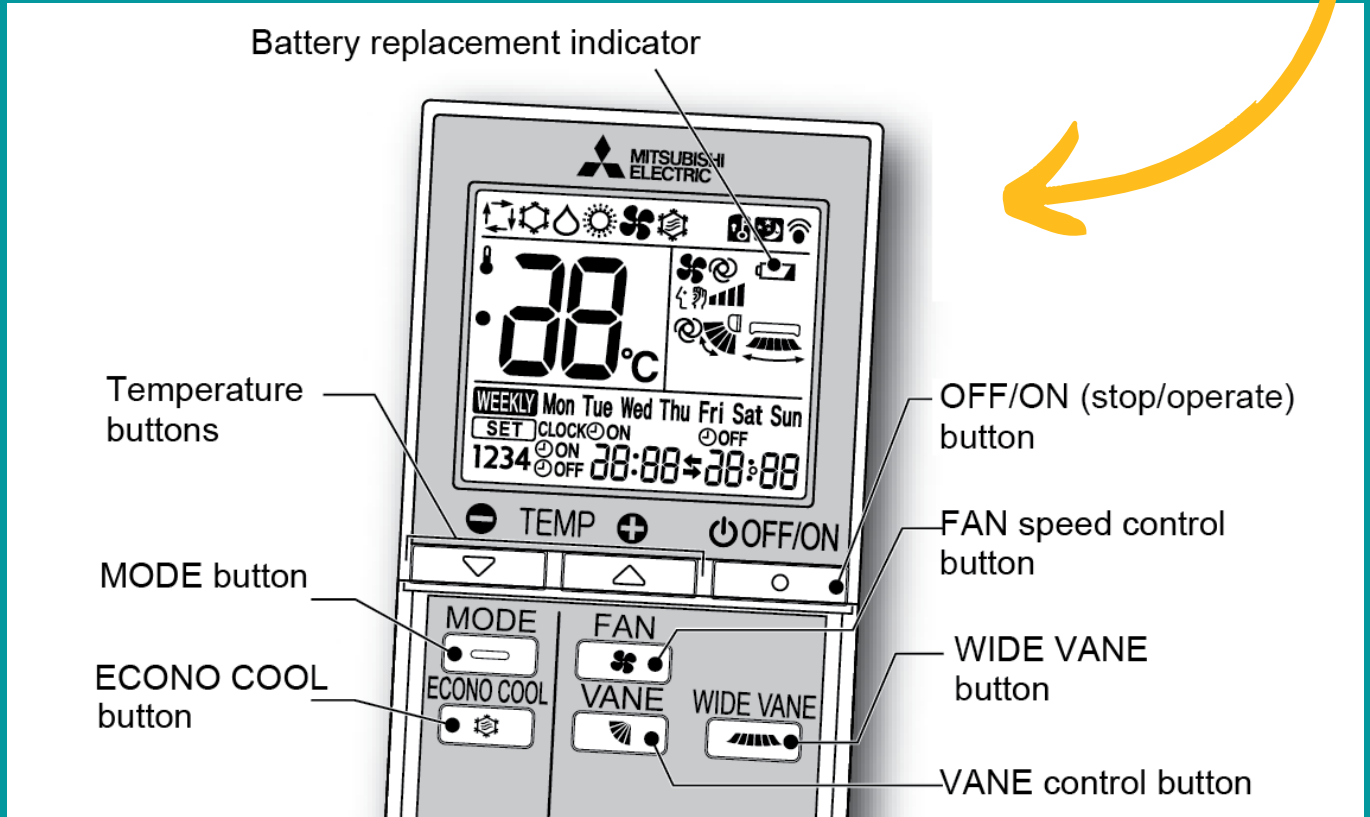

Master Your AC Remote

WHERE TO FIND YOUR REMOTE BUTTONS

WHAT DO THE ICONS MEAN?

MODE

MODE SETTING

Press MODE to cycle through the operation modes of use

FAN

FAN SPEED

Press FAN to cycle through the fan speeds

VANE

VERTICAL VANE CONTROL

Press VANE to cycle through the vertical airflow options

WIDE VANE

HORIZONTAL VANE CONTROL

Press WIDE VANE to cycle through the horizontal airflow options

ECONO COOL

ECONO COOL

By selecting this option the set temperature and the airflow direction are automatically changed by the microprocessor to suit the climate. As a result, energy can be saved.

*Based on MSZ-AP22-50