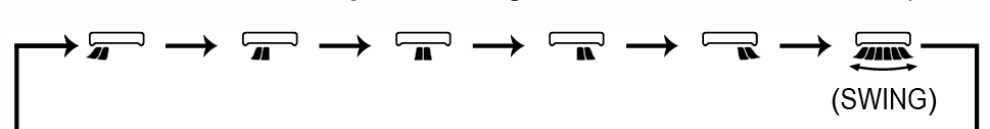

Press FAN to cycle through the fan speeds

VANE

VERTICAL VANE CONTROL

Press VANE to cycle through the vertical airflow options

WIDE VANE

HORIZONTAL VANE CONTROL

Press WIDE VANE to cycle through the horizontal airflow options

ECONO COOL

ECONO COOL

By selecting this option the set temperature and the airflow direction are automatically changed by the microprocessor to suit the climate. As a result, energy can be saved.

*Based on MSZ-AP22-50