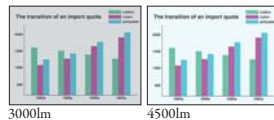

High-power projection – Distance increased 1.5x

The XD600U is equipped with a specially calibrated lens for high-power projection. Projection distances from 1.7 to 2.6m (68in to 102in) are possible using a 60-inch screen, and brilliant, crystal-clear images are assured even when projection distance is short.

Top-loading lamp for easier maintenance

The projection lamp is installed in the upper section of the main body. Whether sitting on a shelf or suspended from the ceiling, lamp replacement is simple and easy*, and there's never a need to move the whole projector.