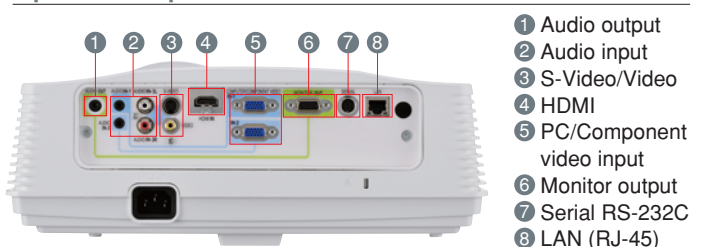

The above numbers are approximate, and may be slightly different from the actual measurements.

Input and Output Terminals

- 1 Audio output
- 2 Audio input
- 3 S-Video/Video
- 4 HDMI
- 5 PC/Component video input
- 6 Monitor output
- 7 Serial RS-232C
- 8 LAN (RJ-45)