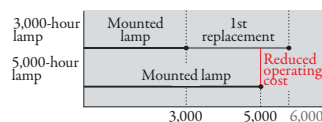

Clear, Smooth Communication

High Brightness 4500lm

XD600U

Ecological & Cost-efficient

Stand-by Mode under 1W*¹

Stand-by (low) mode power consumption is less than 1W, offering increased energy savings and further contributing to environmental preservation.

*1W Stand-by mode with network turned off, 3W in normal mode with network turned on.

Long 5,000hr*² Lamp Life

By increasing the estimated lamp life, we've added the advantages of lower maintenance and reduced operating costs.

■ Lamp Replacement Frequency*³

*2 When used in low lamp mode. Maximum lamp life in standard mode use is 3,000 hours.

*3 Lamp life refers to the average time required for brightness to be reduced by half, and not the time specified in the warranty. Lamp service life may vary widely depending on the environment and conditions, and whether or not cleaning and other maintenance procedures are followed.

Filter-free

DLP™ projectors are structurally airtight, eliminating the need for an intake filter under normal conditions, further lowering costs.