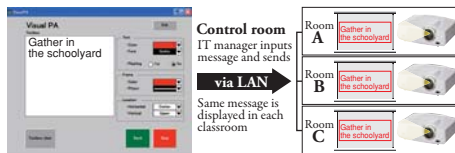

*Only compatible with stereo mini-jack. Not compatible with RCA jack (L/R) or HDMI.

Visual PA broadcasting of various written messages

Using a control room computer equipped with projector control software, simultaneously send messages (up to 350 characters long) in real-time to projectors connected to the LAN. Ideal for broadcasting important information to multiple rooms in schools or office buildings.