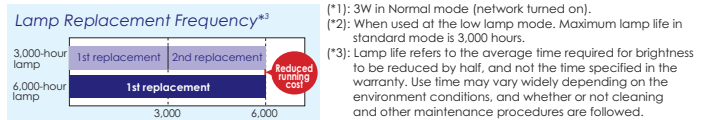

Simple Lamp Replacement → Top-loading Lamp

The projection lamp is installed in the upper section of the main body. Regardless of whether sitting on a shelf or suspended from the ceiling, lamp replacement is simple and easy*, and there's never a need to move the whole projector.

* A special replacement lamp removal tool is included to prevent dropping the lamp during replacement.

Enhanced Terminal group → HDMI, Dual PC Input

Easy-to-use Functions

Excellent Sound Projection → 10 Watt Speaker + Audio Mix

A high-volume, 10W speaker is built-in, eliminating the need for an external speaker. Using the "Audio Mix*" feature and a wireless microphone, the presenter's voice is reproduced loud and clear in real time.