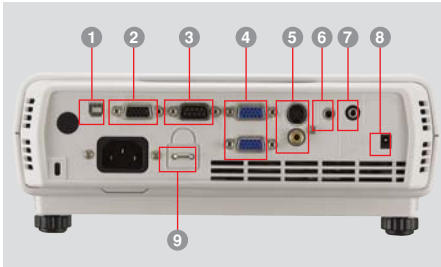

Note: In the event of theft, Mitsubishi Electric does not assume responsibility for compensation.

Specifications

Model	XD470U
Display technology	0.55"1-Chip DMD
Resolution	1024 x 768 (total 786,432 pixels)
Brightness (Max)	3000lm
Contrast	2000:1
Picture Size	40"~300"
Source lamp**	230W (Shut Off Time 3000Hrs) with Low Mode 280W (Shut Off Time 2000Hrs)
Computer compatibility	640 x 480 ~ 1280 x 1024 True: 1024 x 768, Sync on green available
Video compatibility	NTSC/NTSC4.43/PAL(including PAL-M, N)/SECAM/PAL-60, Component Video : 480i/p(525i/p), 576i/p(625i/p), 720p(750p), 1080i(1125i 60Hz), 1080i(1125i 50Hz)
Input terminals	RGB : mini D-sub15pin x 2, Audio : stereo mini jack x 1, Video : RCA x 1 + S-video x 1
Output terminals	RGB : mini D-sub15pin x 1, Audio : stereo mini jack x 1, DC Out : 5V 1.5A (MAX)
Communication terminals	RS-232C(D-sub 9pin) x 1, USB terminal for Page Up/Down
Audio speaker	2W mono
Dimension(WxHxD)	261 x 87 x 265mm (excluding height adjustment)
Weight	2.8kg / 6.2lbs
Power supply	AC100-240V, 50/60Hz
Optional lamp	VLT-XD470LP

Input and Output Terminals

- 1 USB terminal for Page Up/Down
- 2 PC / Component Video output
- 3 Serial RS-232C
- 4 PC / Component Video input (mini D-sub 15pin)
- 5 S-Video / RCA
- 6 Audio input
- 7 Audio output
- 8 DC Out
- 9 Security Hook