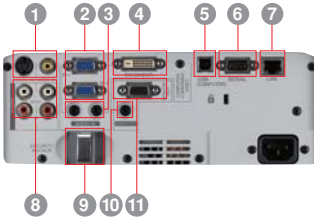

PORTABLE WXGA PROJECTOR WL2650U

Input and Output Terminals

Enhanced terminal group for a versatile range of presentation options.

- 1 S-Video / Video input
- 2 PC / Component Video input (mini D-sub 15pin)
- 3 PC / Audio input
- 4 DVI-D (with HDCP) input
- 5 USB terminal for mouse control
- 6 Serial RS-232C (D-sub 9pin)
- 7 LAN (RJ-45)
- 8 Video / Audio input
- 9 Security Anchor
- 10 Audio output
- 11 Monitor output