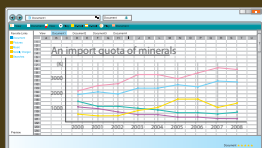

Native Wide Screen Resolution


Depending on the application, users can screen two windows at once, such as a menu and preview domain, without the need for left-right scrolling. Widescreen DVD video can also be played in native resolution, free of compression.

Display different windows side by side, banishing the need for left-right scrolling.