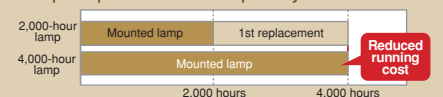

Lamp Replacement Frequency*2