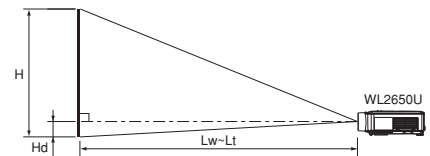

Screen size and Projection distance

As seen from the side

Nominal Lens / Screen size chart (WXGA)

Screen		Distance from screen (L)				Height projected image (Hd)	
Diagonal size	Width (W)	Height (H)	Maximum Zoom	Minimum Zoom	Maximum Zoom	Minimum Zoom	Maximum Zoom
inch	cm	inch	cm	inch	cm	inch	cm
40	102	34	86	21	54	49	1.2
60	152	51	129	32	81	74	1.9
80	203	68	172	42	108	100	2.5
100	254	85	215	53	135	125	3.2
150	381	127	323	79	202	189	4.8
200	508	170	431	106	269	252	6.4
250	635	212	538	132	337	315	8.0
300	762	254	646	159	404	379	9.6

Option Lens / Screen size chart (WXGA)

Screen			OL-XL2550MZ			OL-XL2550LZ			OL-XL2550TZ		
Diagonal size	Width (W)	Height (H)	Distance from screen (L)		Height projected image (Hd)	Distance from screen (L)		Height projected image (Hd)	Distance from screen (L)		Height projected image (Hd)
			Maximum Zoom	Minimum Zoom	Maximum Zoom	Minimum Zoom	Maximum Zoom	Minimum Zoom			
inch	cm	inch	cm	inch	cm	inch	cm	inch	cm	inch	cm
40	102	34	86	21	54	58	1.5	75	1.9	0.5	1
60	152	51	129	32	81	89	2.3	114	2.9	0.8	2
80	203	68	172	42	108	119	3.0	152	3.9	1.1	3
100	254	85	215	53	135	149	3.8	191	4.9	1.3	3
150	381	127	323	79	202	224	5.7	287	7.3	2.0	5
200	508	170	431	106	269	300	7.8	384	9.8	2.6	7
250	635	212	538	132	337	375	9.5	412	10.6	3.3	8
300	762	254	646	159	404	453	11.5	495	12.8	3.9	10

The above numbers are approximate, and may be slightly different from the actual measurements.

MITSUBISHI ELECTRIC AUSTRALIA

348 Victoria Rd Rydalmere, NSW 2116 Phone: (02) 9684 7777 Fax: (02) 9684 7208

To find out more about the WL2650U and other projectors, visit us at

www.MitsubishiElectric.com.au