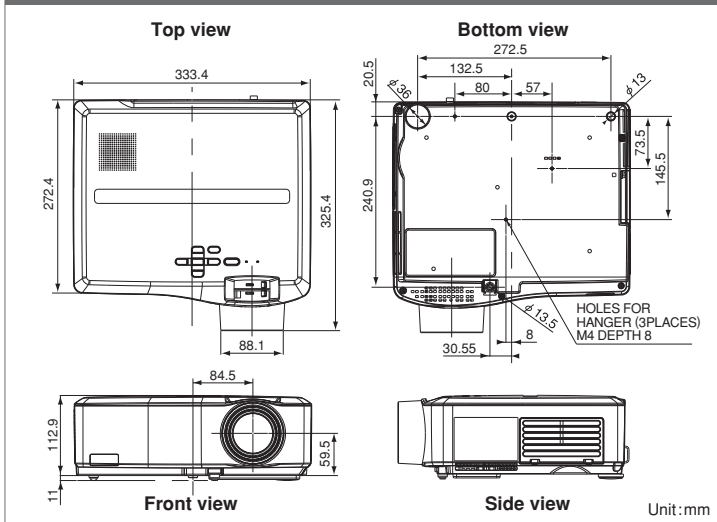

Dimensions

Specifications

Model	WL2650U
Display technology	0.75" 3-LCD (with Micro Lens)
Resolution	1280x800 (total 1,024,000 pixels)
Brightness (Maximum)	3500lm
Contrast	600 : 1 (on/off)
Projection lens	f=24-29mm, F1.7-1.9
Throw ratio	1.47-1.77
Offset axis	40up : 1down (No variable lens shift)
Picture Size	40"~300" (100"=3.2~3.8m)
Source lamp**	220W (Shut Off Time 4000Hrs) with Low Mode 261W (Shut Off Time 2000Hrs) with Standard Mode
Computer compatibility	640x480 ~ 1920x1080 True: 1280x800, Sync on green available
Video compatibility	NTSC/NTSC4.43/PAL(including PAL-M, N)/SECAM/PAL-60, Component Video: 480i/p(525i/p), 576i/p(625i/p), 720p(750p 50/60Hz), 1080i(1125i 50/60Hz), 1080p(1125p 50/60Hz), SCART(RGB+1V sync)
Digital keystone	Vertical: MAX +/- 35 deg, Horizontal: MAX +/- 25 deg
PC input terminals	PC: Mini D-sub 15pinx2, DVI-D(with HDCP)x1, Audio: Stereo mini(φ3.5)x2
Video input terminals	Video: RCAx1, S-VIDEOx1, Audio: RCA(L,R)x2
Output terminals	Monitor Out: Mini D-sub 15pinx1, Audio: Stereo Mini(φ3.5)x1
Communication terminals	LAN(RJ-45)x1(for projector control), RS-232C(D-Sub 9pin)x1, USB terminalx1(for mouse control)
Audio speaker	3W mono
Dimension(WXHXD)	333x113x272mm / 13.0x4.5x10.7inch (excluding height adjustment)
Weight	4.7kg / 10.4lbs
Power supply	AC100 - 240V, 50/60Hz
Optional lamp	VLT-XL650LP

Screen size and Projection distance

As seen from the side

Nominal Lens / Screen size chart (WXGA)

Screen		Distance from screen (L)				Height projected image (Hd)	
Diagonal size	Width (W)	Height (H)	Maximum Zoom	Minimum Zoom	Maximum Zoom	Minimum Zoom	Maximum Zoom
inch	cm	inch	cm	inch	cm	inch	cm
40	102	34	86	21	54	49	1.2
60	152	51	129	32	81	74	1.9
80	203	68	172	42	108	100	2.5
100	254	85	215	53	135	125	3.2
150	381	127	323	79	202	189	4.8
200	508	170	431	106	269	252	6.4
250	635	212	538	132	337	315	8.0
300	762	254	646	159	404	379	9.6