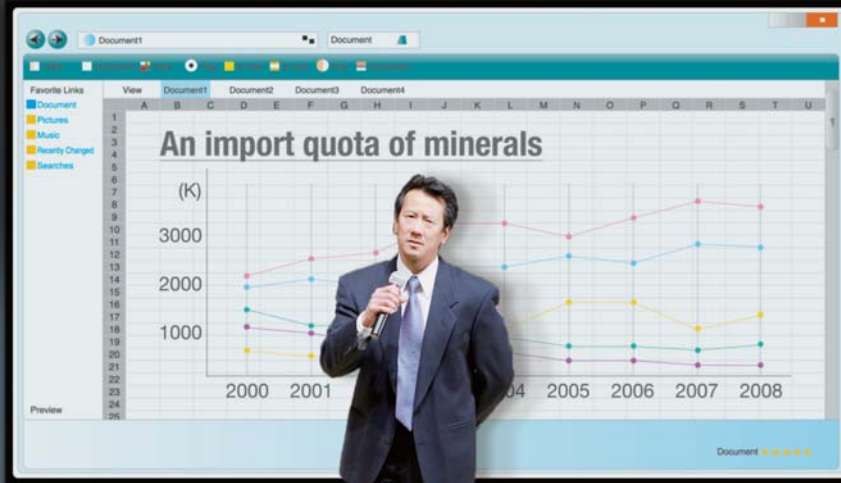

MITSUBISHI ELECTRIC

MULTIMEDIA DATA/VIDEO PROJECTORS

Changes for the Better

Handles Optional Lenses Too

Besides the standard lens, the WL2650U is also engineered to use various optional lenses. Choose the lens that best fits your installation parameters.