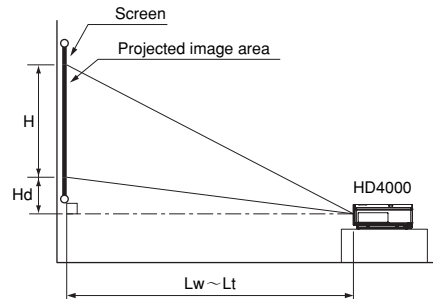

Screen size and Projection distance

As seen from the side

With screen aspect ratio of 16:9

Diagonal (type designation)	Screen size		Hd(cm)	Projection distance	
	W:width (cm)	H:height (cm)		Lw: Without magnification(m)	Lt: With max. magnification(m)
40	89	50	17	1.4	1.7
60	133	75	25	2.2	2.6
70	155	87	29	2.5	3.1
80	177	100	33	2.9	3.5
90	199	112	38	3.3	4.0
100	221	125	42	3.6	4.4
110	244	137	46	4.0	4.9
120	266	149	50	4.4	5.3
150	332	187	63	5.5	6.6
275	609	342	115	10.1	-

MITSUBISHI ELECTRIC AUSTRALIA

348 Victoria Rd Rydalmere, NSW 2116 Phone: (02) 9684 7777 Fax: (02) 9684 7208

To find out more about HD4000 and our projectors, visit us at

www.MitsubishiElectric.com.au