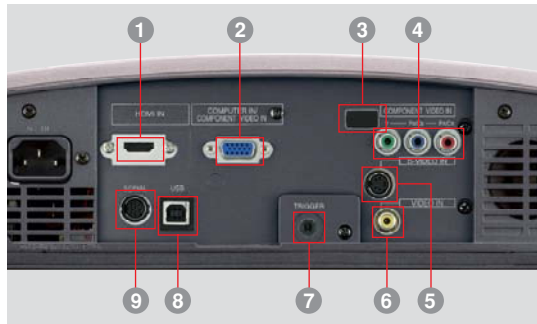

- 1 HDMI × 1
- 2 RGB In × 1
- 3 Remote IR
- 4 Component Y/Cb/Cr
- 5 S-video
- 6 Video In
- 7 Trigger Out
- 8 USB
- 9 RS-232C

Specifications

Model	HD4000
Display technology	0.65"1-chip DMD, 12deg. LVDS, DarkChip2™ with DDP3020
Resolution	1280 × 768 (total 983,040 pixels), 600video lines
Brightness (Maximum)	2000lm (Lamp Low Mode 1550lm)
Contrast	2500 : 1
Picture Size	40" ~ 275" (100"=3.6m)
Source lamp**	200W (Shut Off Time 4000Hrs) with Low Mode 250W (Shut Off Time 2000Hrs)
Computer compatibility	640 × 480~1280 × 1024(compressed) WXGA(1280 × 768, 1280 × 800), Sync on green available
Video compatibility	NTSC / NTSC 4.43 / PAL (including PAL-M, N) / SECAM / PAL-60 Component Video; 480i/p(525i/p), 576i/p(625i/p), 720p(750p 50/60Hz), 1080i(1125i 60Hz), 1080i(1125i 50Hz), SCART(RGB+1V sync)
PC input terminals	RGB: mini D-sub 15pin × 1, HDMI × 1
Video input terminals	Video: RCA × 1, S-video × 1, RCA(Y, Cb, Cr) × 1
Output terminals	12V Trigger Out: Stereo mini jack × 1
Communication terminals	RS-232C × 1 (Direct command is available), USB (Only for service)
Fan noise	31dBA (Lamp low mode)
Dimension (W × H × D)	310 × 100 × 245mm (excluding height adjuster)
Weight	2.9kg / 6.5lbs
Power supply	AC100 - 240V, 50 / 60Hz
Optional lamp	VLT-HC900LP

*All brand names and product names are trademarks, registered trademarks or trade names of their respective holders. *DLP (Digital Light Processing), BrilliantColor are trademarks of Texas Instruments.
**Approximate figure representing average operational life cycle.