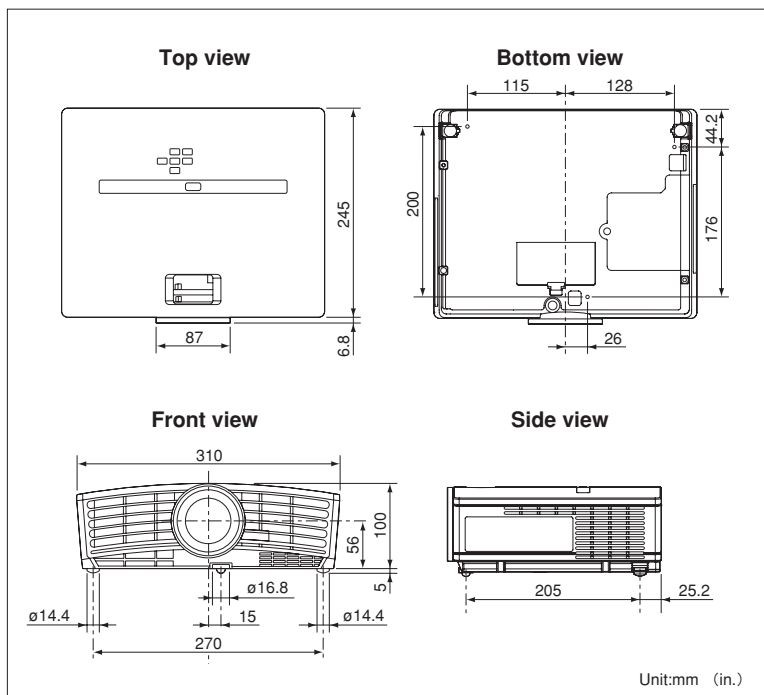

Dimensions