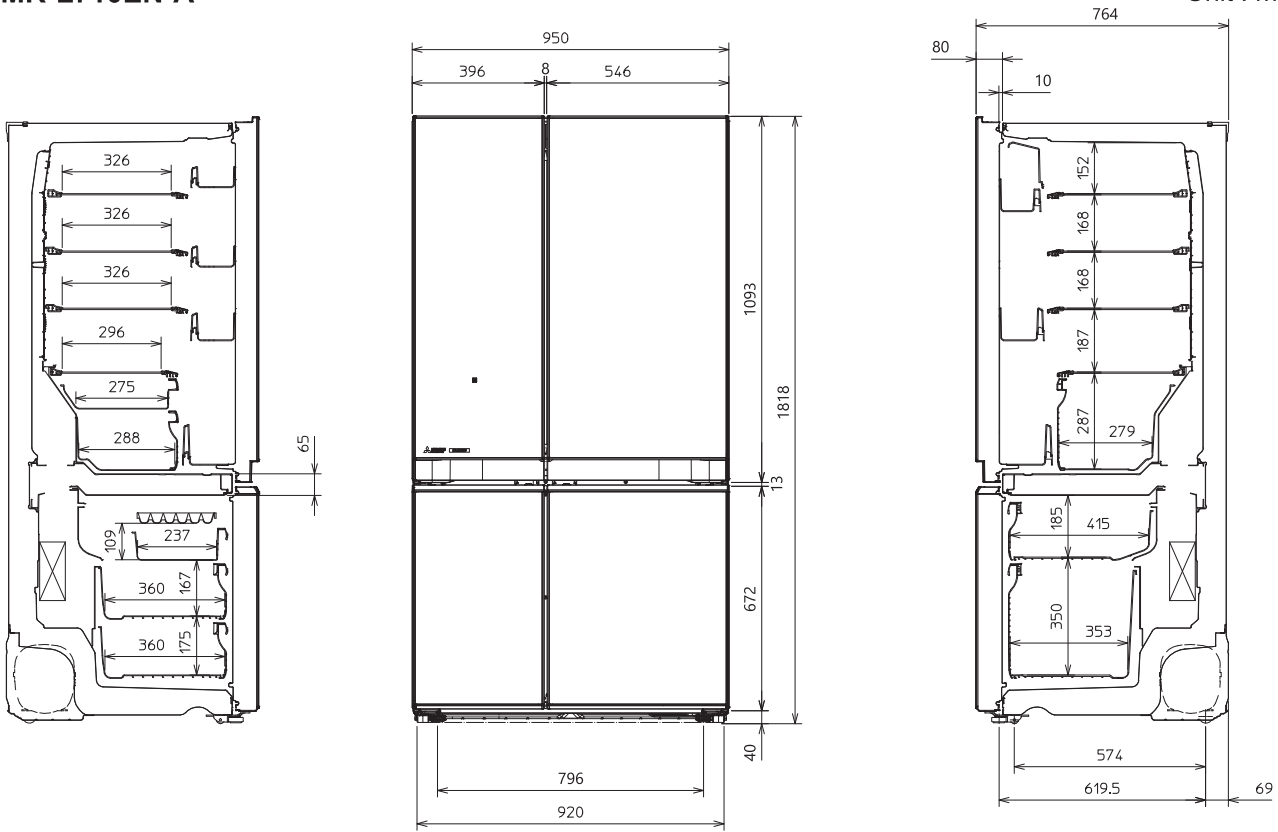

2

OUTLINES AND DIMENSIONS

MR-L710EN-A

Unit : mm.

plug cord length

required space for installation

DOOR DIMENSION

	RL	RR	FL	FR
Height	1093	1093	672	672
Width	396	546	396	546

RL : Refrigerator compartment (Left)
 RR : Refrigerator compartment (Right)
 FL : Freezer compartment (Left)
 FR : Freezer compartment (Right)