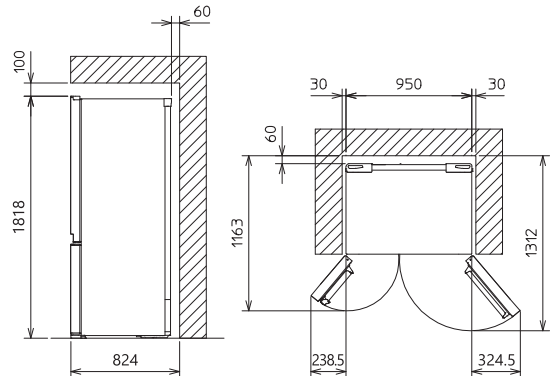

2

OUTLINES AND DIMENSIONS

MR-L710EN-A

Unit : mm.

plug cord length

required space for installation

DOOR DIMENSION

	RL	RR	FL	FR
Height	1093	1093	672	672
Width	396	546	396	546

RL : Refrigerator compartment (Left)
 RR : Refrigerator compartment (Right)
 FL : Freezer compartment (Left)
 FR : Freezer compartment (Right)