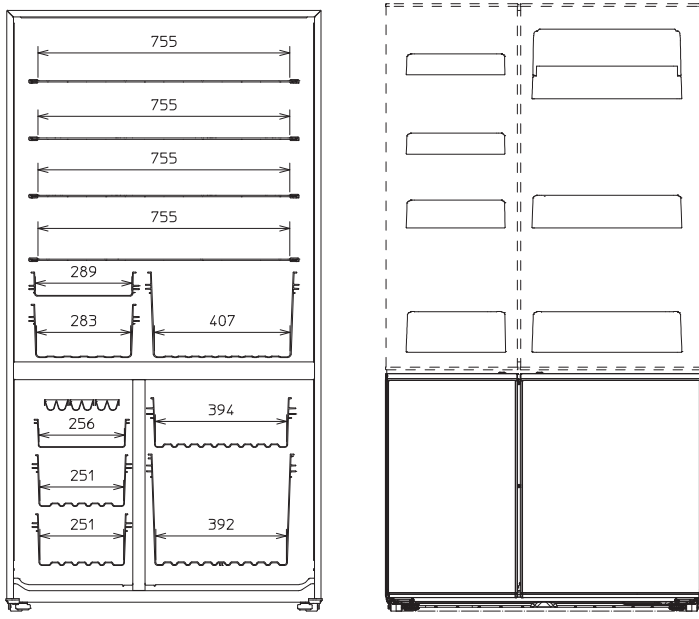

2

OUTLINES AND DIMENSIONS

MR-L710EN-A

Unit : mm.

plug cord length

required space for installation

DOOR DIMENSION

	RL	RR	FL	FR
Height	1093	1093	672	672
Width	396	546	396	546

RL : Refrigerator compartment (Left)
 RR : Refrigerator compartment (Right)
 FL : Freezer compartment (Left)
 FR : Freezer compartment (Right)