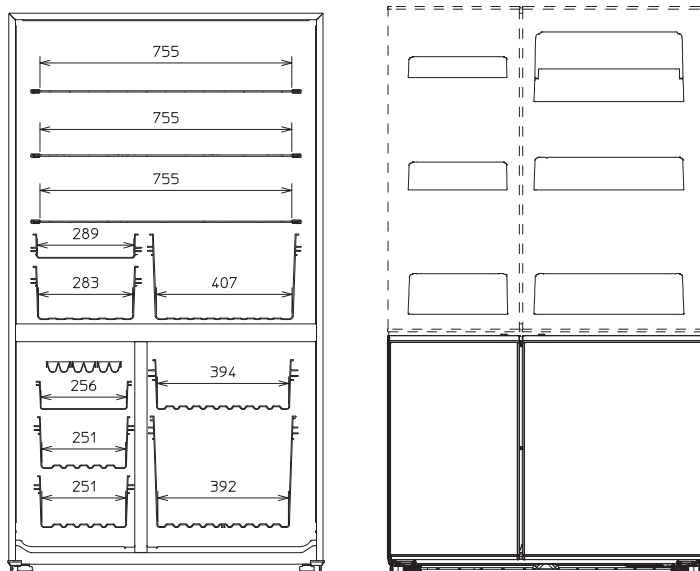

2

OUTLINES AND DIMENSIONS

MR-L650EN-A

Unit : mm.

plug cord length

required space for installation

DOOR DIMENSION				
	RL	RR	FL	FR
Height	973	973	672	672
Width	396	546	396	546

RL : Refrigerator compartment (Left)

RR : Refrigerator compartment (Right)

FL : Freezer compartment (Left)

FR : Freezer compartment (Right)