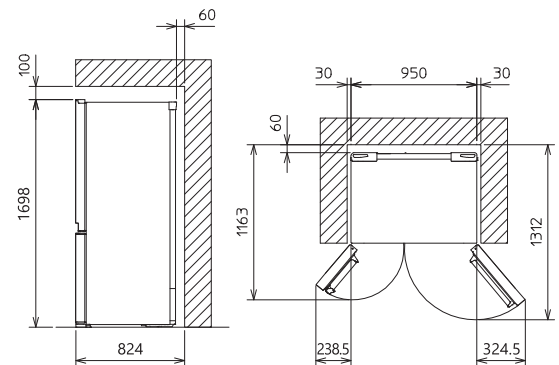

2

OUTLINES AND DIMENSIONS

MR-L650EN-A

Unit : mm.

plug cord length

required space for installation

DOOR DIMENSION				
	RL	RR	FL	FR
Height	973	973	672	672
Width	396	546	396	546

RL : Refrigerator compartment (Left)

RR : Refrigerator compartment (Right)

FL : Freezer compartment (Left)

FR : Freezer compartment (Right)