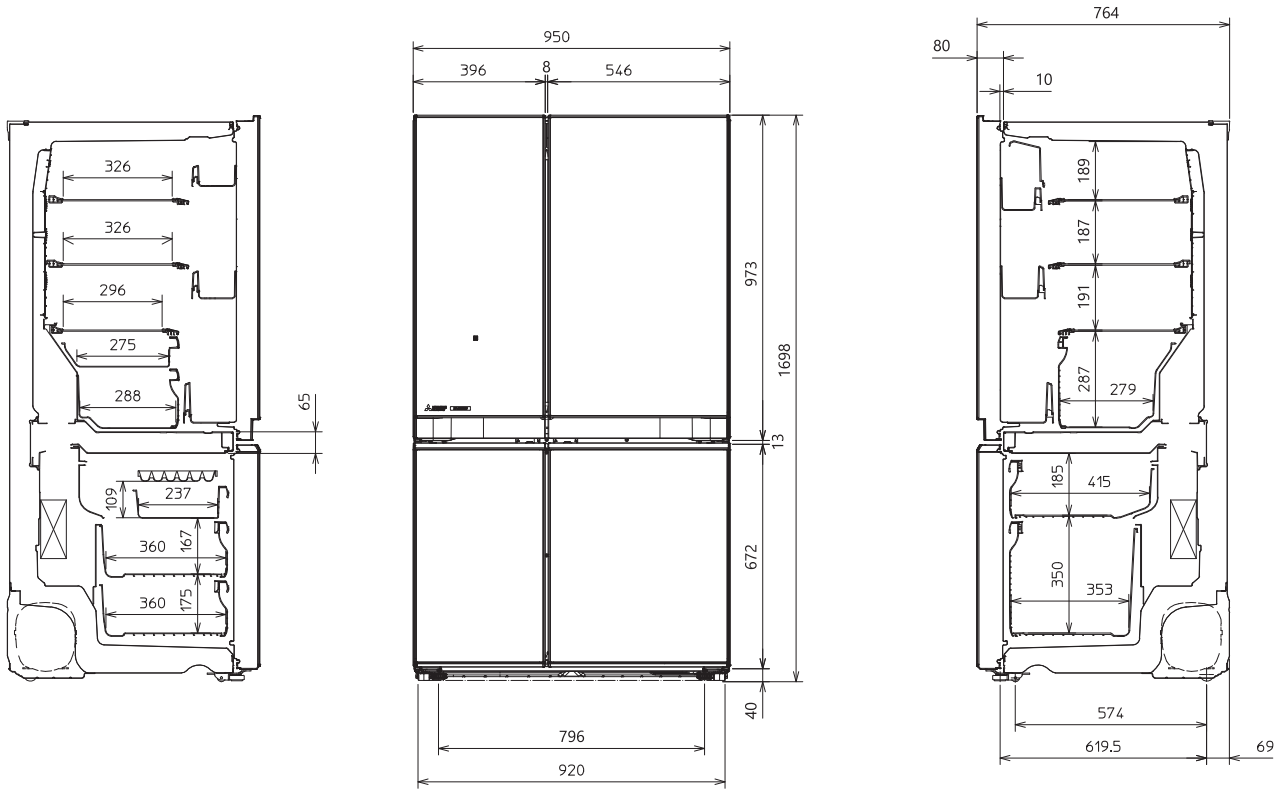

2

OUTLINES AND DIMENSIONS

MR-L650EN-A

Unit : mm.

plug cord length

required space for installation

DOOR DIMENSION				
	RL	RR	FL	FR
Height	973	973	672	672
Width	396	546	396	546

RL : Refrigerator compartment (Left)

RR : Refrigerator compartment (Right)

FL : Freezer compartment (Left)

FR : Freezer compartment (Right)