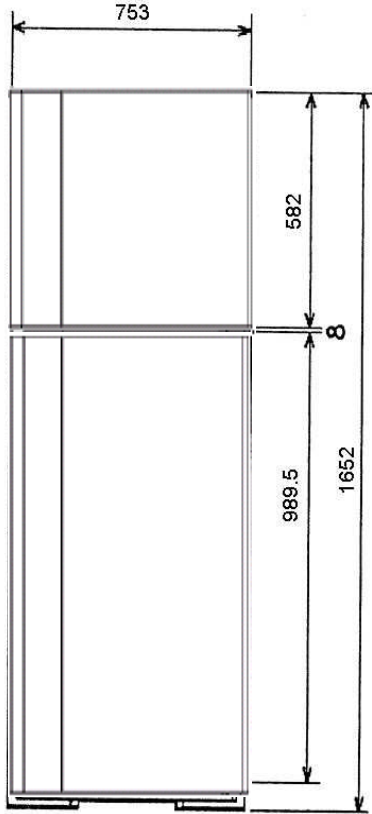

2

OUTLINES AND DIMENSIONS

Unit : mm

MR-508E-A

PLUG CORD LENGTH

REQUIRED SPACE FOR INSTALLATION