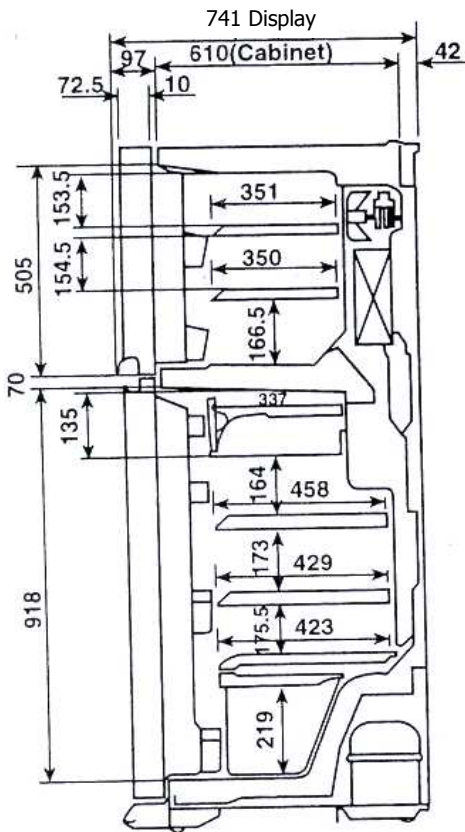

2

OUTLINES AND DIMENSIONS

Unit : mm

MR-508E-A

PLUG CORD LENGTH

REQUIRED SPACE FOR INSTALLATION