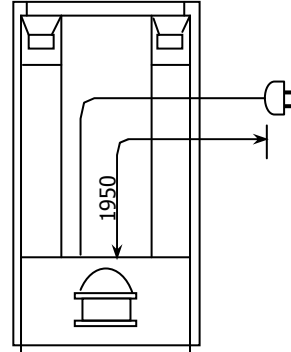

2

OUTLINES AND DIMENSIONS

Unit : mm

MR-508E-A

PLUG CORD LENGTH

REQUIRED SPACE FOR INSTALLATION