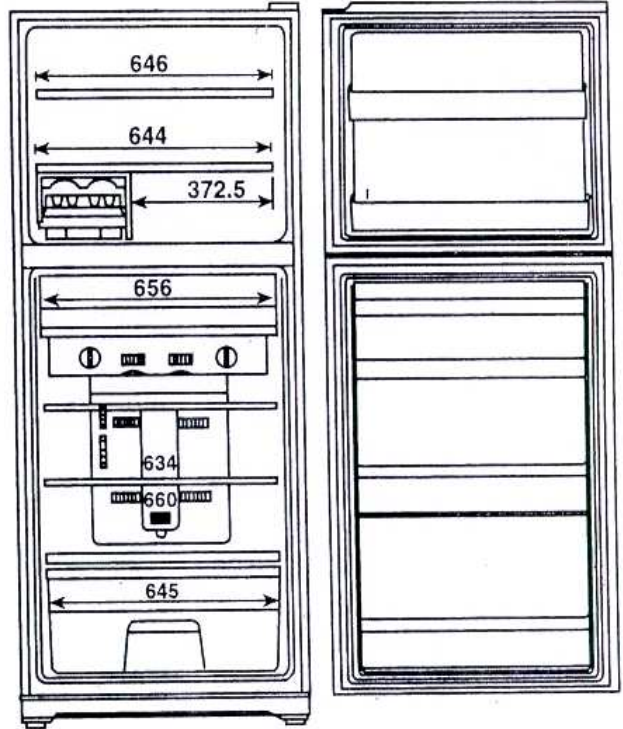

2

OUTLINES AND DIMENSIONS

Unit : mm

MR-508E-A

PLUG CORD LENGTH

REQUIRED SPACE FOR INSTALLATION